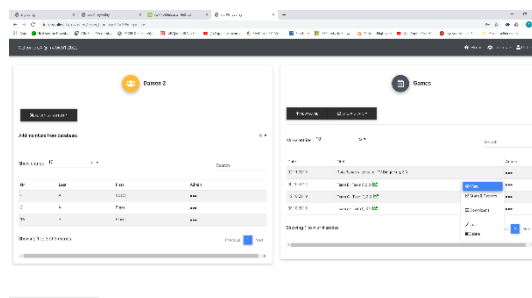

Powerful administration tools

- Create and manage your teams and members
- Assign different member types with specific access rights (admin, coach, player)
- Create and manage games
- Connect your dropbox account to the videoplayer (optionally, dropbox api-key required)
- Check member activity (views and downloads)